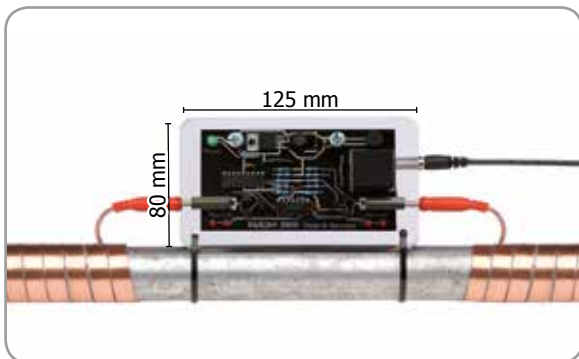

Private Line

Technical Data

Vulcan 3000

Maximum capacity	3000 l/h (13 gpm)
------------------	----------------------

Maximum pipe diameter	1½" 38 mm
-----------------------	--------------

Voltage	24 Volt
---------	---------

Wattage	2.0 Watt
---------	----------

Impulse cable	2 x 1 m (2 x 39")
Band width	10 mm (0.4")

Measurements (electronic unit)	125/80/30 mm 4.9"/3.1"/1.2"
--------------------------------	--------------------------------

Out	24 Volt 600 mA
-----	-------------------

Scope of delivery

- 1 Vulcan 3000 electronic unit
- 2 Vulcan Impulse bands
- 1 Power supply
- 6 Cable clips
- 1 Product brochure
- 1 Warranty card

Shipping Measurements (gross)